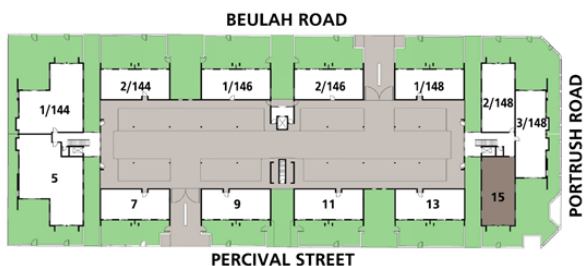

Beulah Terraces

Independent Living Apartments
 144-148 Beulah Road, Norwood

AREAS
 LIVING.....102.7sqm

**GROUND FLOOR
 SITE KEY**